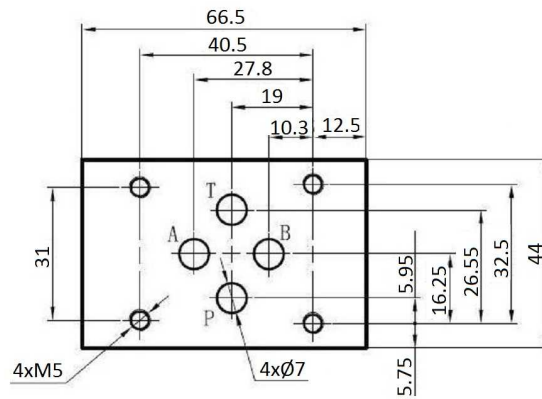

## Solenoid valve NG6 - Spool n° 1A

Page: 1/1

- Electric Connectors** with LED
- 4 Screw Set Included** M5x45
- Operating Pressure**
  - A, B, P: 315 bar
  - T: 160 bar

Part n°	Size	Voltage (V)	Max. flow (l/min)	Max. Press. (bar)	f (Hz)
KVNG6-1A-12CC H	NG-6	12 VDC	60	315	
KVNG6-1A-24CC H	NG-6	24 VDC	60	315	
KVNG6-1A-220CA H		220 VAC	60	315	50